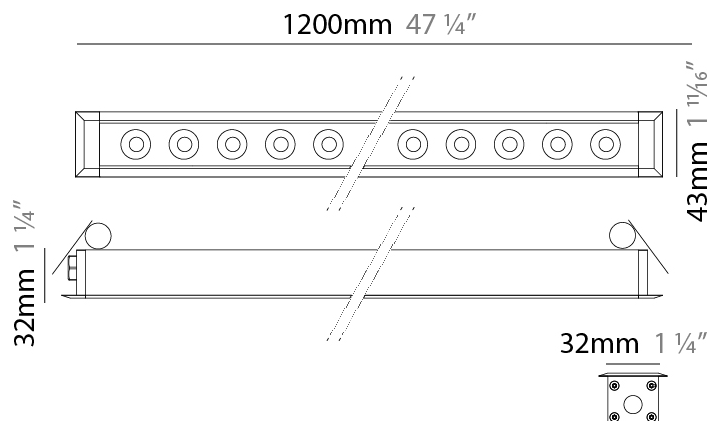

GENERAL

Series: Mini Corniche
Brand: Platek
Division: Exterior
Mounting Type: Recessed
Mounting Location: Ceiling
Subcategory: Downlight

PHYSICAL

Shape: Rectangle
Length (mm): 1220
Length (in): 48 1/32
Width (mm): 43
Width (in): 1 3/4
Height (mm): 32
Height (in): 1 1/4
Ceiling Thickness (mm): 2 - 13
Ceiling Thickness (in): 1/16 - 1/2
Light Distribution: Downlight
Weight (kg): 2.7
Weight (lbs): 5.9
Diffuser: Clear tempered glass
Gasket: Gore-Tex valve to prevent condensation
Fixture Material: Extruded Aluminum
Cut-out Measurements: 36mm / 1 7/16" x 1210mm / 47 5/8"

ELECTRICAL

Lamp Type: LED
Total Output Wattage (W): 40 / 20 (Dif) / 21 (Asy)
Driver Included: No
Driver Location: Remote
Driver Type: Constant Voltage - 120 / 277Vac
Input Voltage (V): 120
Output Voltage (V): 24
Upon Request: (Not included - see components [IP65 or higher enclosure to be supplied by others]) 0-10Vdc dimming / Phase dimming / Non-dimming 120/277Vac

LED

Number of LEDs: 36
Color Temperature (°K): 3000 / 4000
Max. Delivered Lumen (lm): 3000 / 3120
Nominal Lumen (lm): 5040 / 5220
CRI: >80 CRI
Lamp Life (hrs): 60000

OPTICAL

Optic°: 13 / 26 / 40 / ASY / DIF / ELL

RATINGS AND CERTIFICATIONS

Certified By: Certified for North American Standards
IP rating: IP65
IK Rating: IK07
Bug Rating: B3 U1 G1
Upon Request: Higher Maximum Ambient Temperature

PROJECT
TYPE
SPECIFIER
QUANTITY
DATE