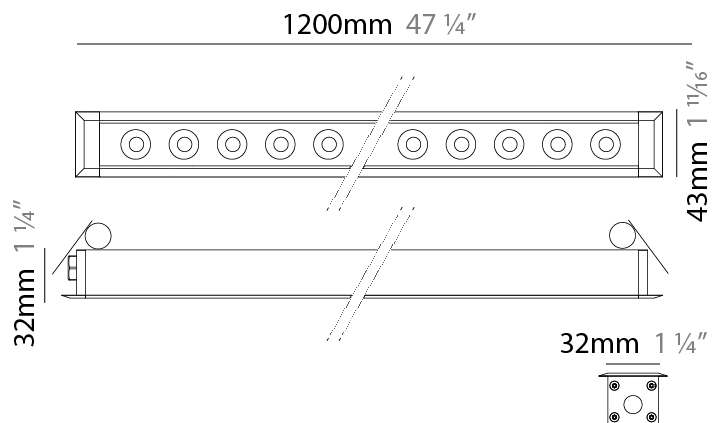

GENERAL

Series: Mini Corniche
Brand: Platek
Division: Exterior
Mounting Type: Recessed
Mounting Location: Ceiling
Subcategory: Downlight

PHYSICAL

Shape: Rectangle
Length (mm): 1220
Length (in): 48 1/32
Width (mm): 43
Width (in): 1 3/4
Height (mm): 32
Height (in): 1 1/4
Ceiling Thickness (mm): 2 - 13
Ceiling Thickness (in): 1/16 - 1/2
Light Distribution: Downlight
Weight (kg): 2.7
Weight (lbs): 5.9
Diffuser: Clear tempered glass
Gasket: Gore-Tex valve to prevent condensation
Fixture Finish: [BLK](#) / [WHI](#) / [GRY](#) / [COR](#) / [ANT](#) / [BRZ](#)
Fixture Material: Extruded Aluminum
Cut-out Measurements: 36mm / 1 7/16" x 1210mm / 47 5/8"

ELECTRICAL

Lamp Type: LED
Total Output Wattage (W): 46
Dimming: Bluetooth technology or DMX
Control Gear: DMX
Driver Included: No
Driver Location: Remote
Driver Type: Constant Current - Universal
Driver Class: Class 2
Input Voltage (V): 120 - 277
Constant Current (MA): 500

LED

Number of LEDs: 32
Color Temperature (°K): RGBW
CRI: >80 CRI
Lamp Life (hrs): 60000
Special LEDs offerings: RGBW

OPTICAL

Optic°: [26](#) / [40](#) / [ELL](#)

RATINGS AND CERTIFICATIONS

Certified By: Certified for North American Standards
IP rating: IP65
IK Rating: IK07
Bug Rating: B1 U0 G0
Upon Request: Higher Maximum Ambient Temperature